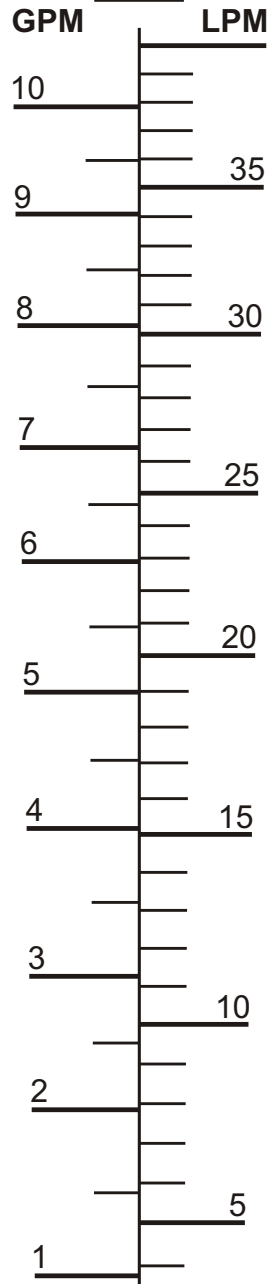

Blue-White
Industries, Ltd.

F-461

Read Float at Top
Liquid - Sp. Gr. 1.0
Calibrated with Water
Model # F-461100LX