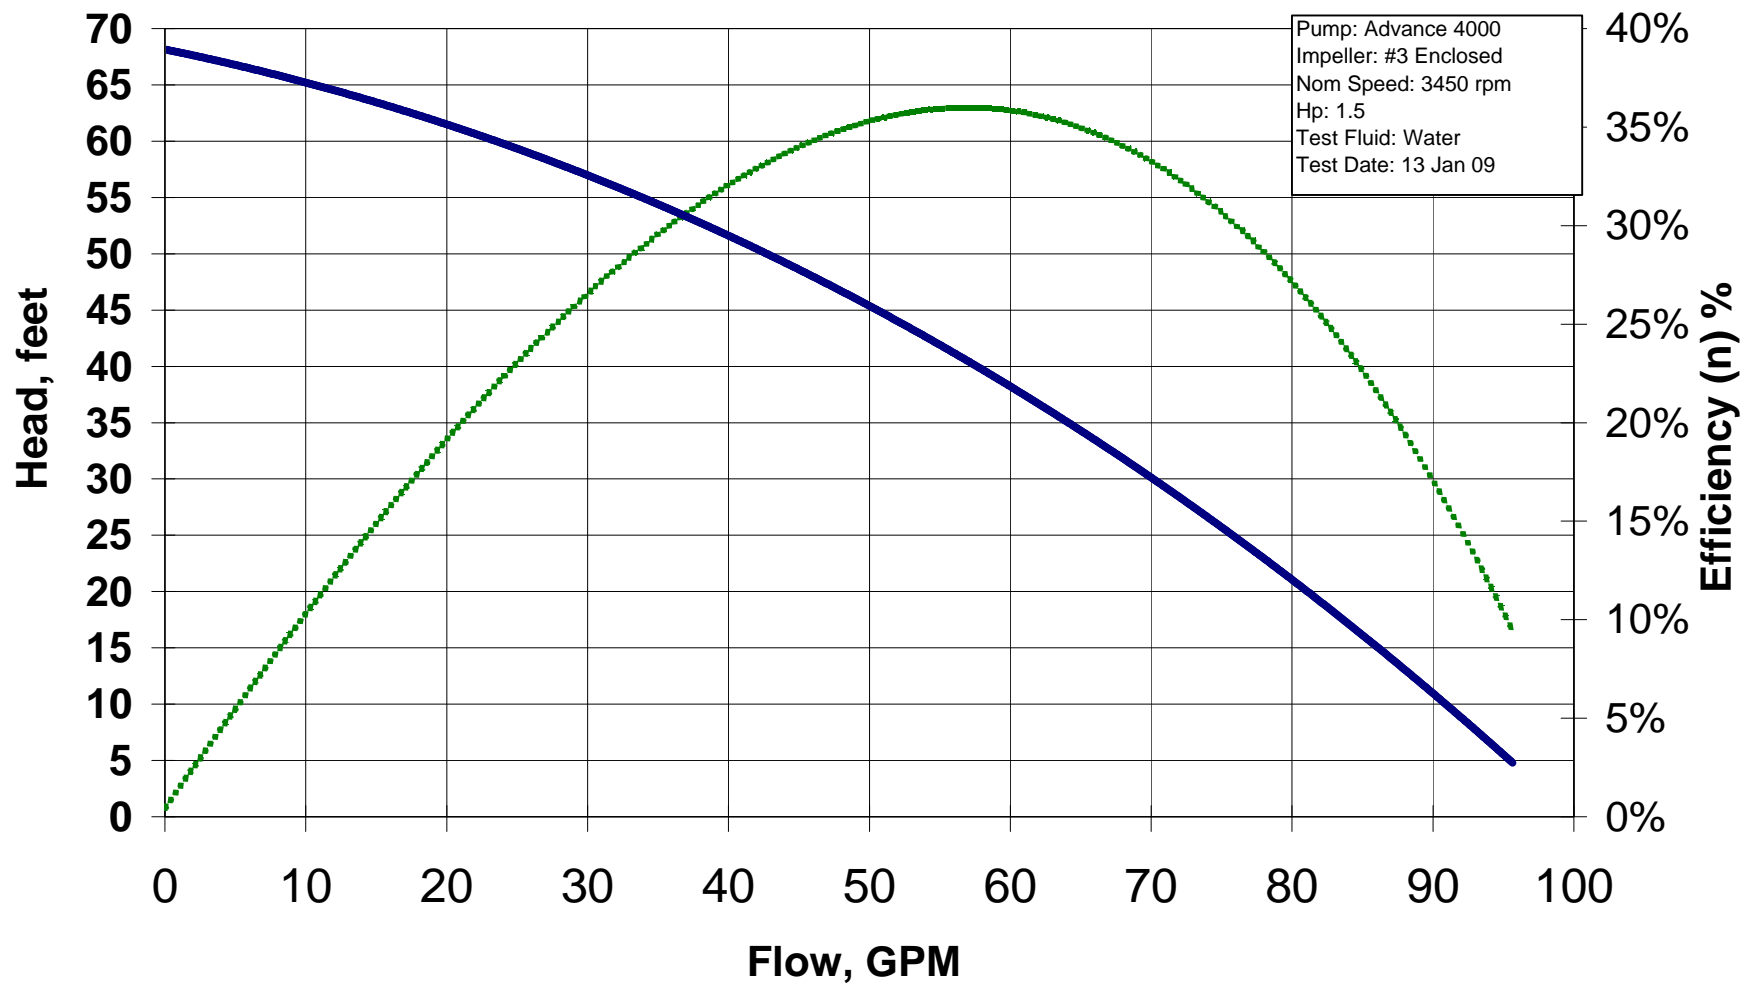

Advance 4000 2 pole 60 Hz, # 3 Impeller

Advance 4000 2 pole 60 Hz, # 4 Impeller

Advance 4000 2 pole 60 Hz, # 5 Impeller

Advance 4000 2 pole 60 Hz, # 6 Impeller

Advance 4000 2 pole 60 Hz, # 7 Impeller

Pump: Advance 4000
Impeller: #7 Enclosed
Nominal Speed: 3450 rpm
Hp: 3.0
Test Fluid: Water
Test Date: 9Nov09

Advance 4000 2 pole 60 Hz, # 8 Impeller

Advance 4000 2 pole 60 Hz, # 8s (semi-open) Impeller