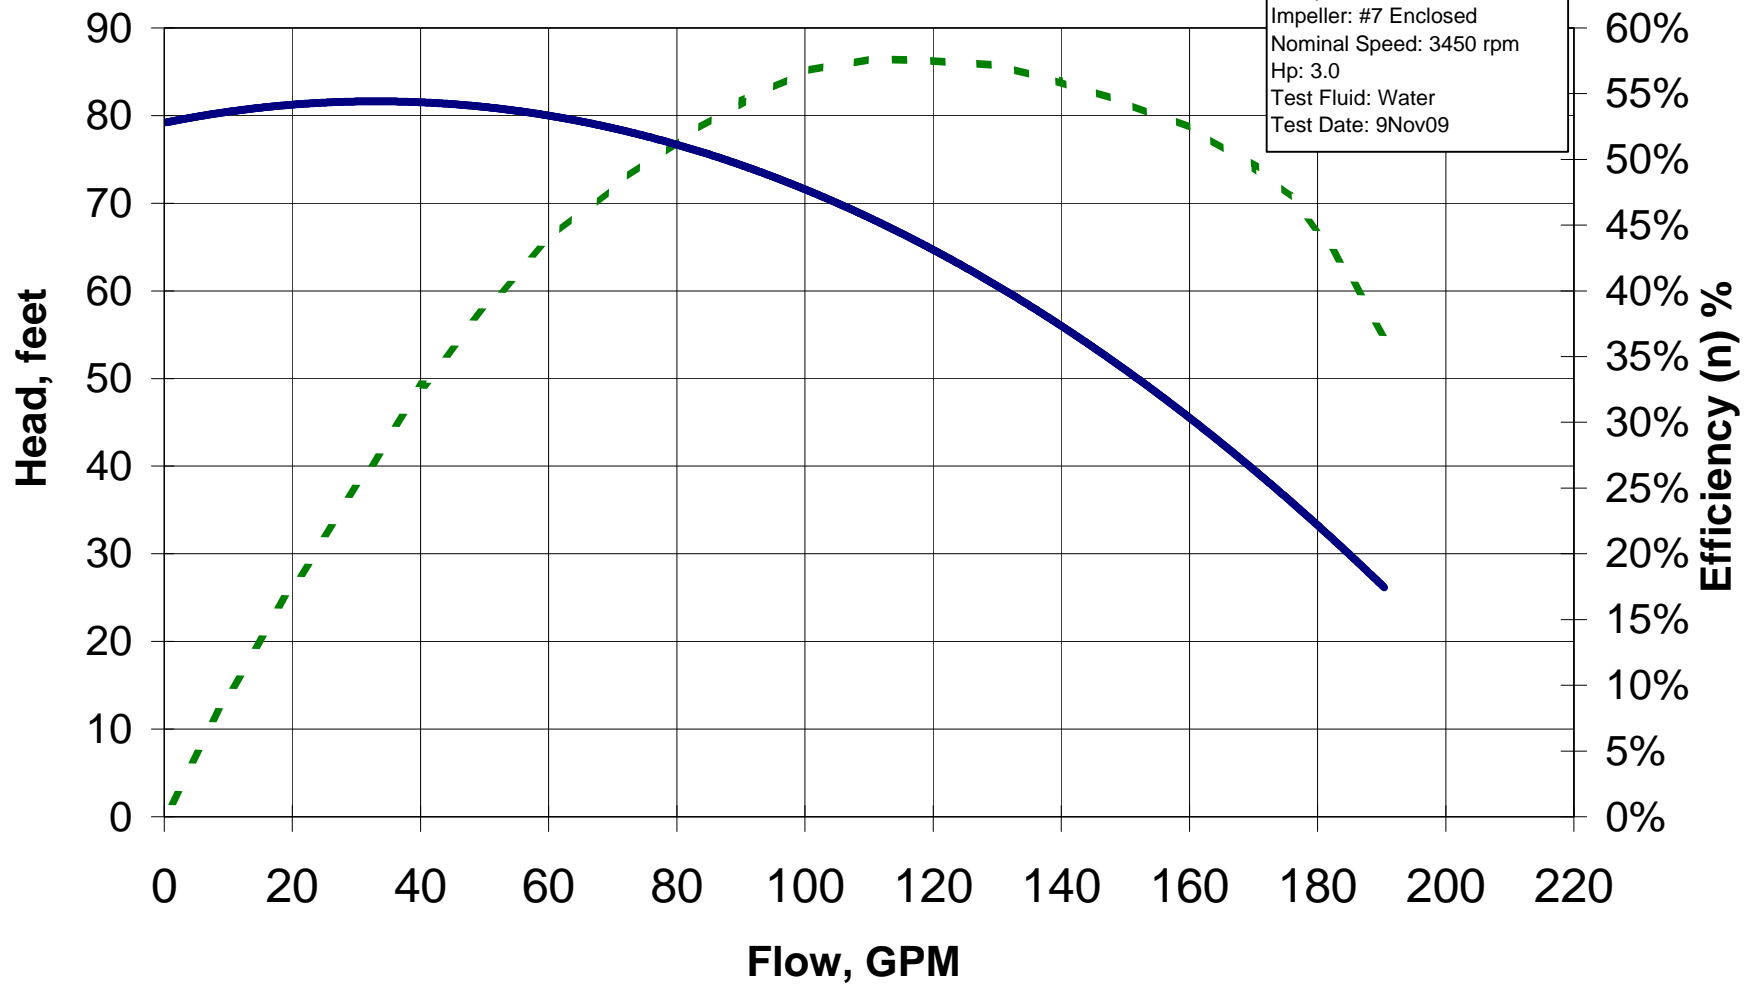

Advance 4000 2 pole 60 Hz, # 3 Impeller

Advance 4000 2 pole 60 Hz, # 4 Impeller

Advance 4000 2 pole 60 Hz, # 5 Impeller

Advance 4000 2 pole 60 Hz, # 6 Impeller

Advance 4000 2 pole 60 Hz, # 7 Impeller

Pump: Advance 4000
Impeller: #7 Enclosed
Nominal Speed: 3450 rpm
Hp: 3.0
Test Fluid: Water
Test Date: 9Nov09

Advance 4000 2 pole 60 Hz, # 8 Impeller

Advance 4000 2 pole 60 Hz, # 8s (semi-open) Impeller