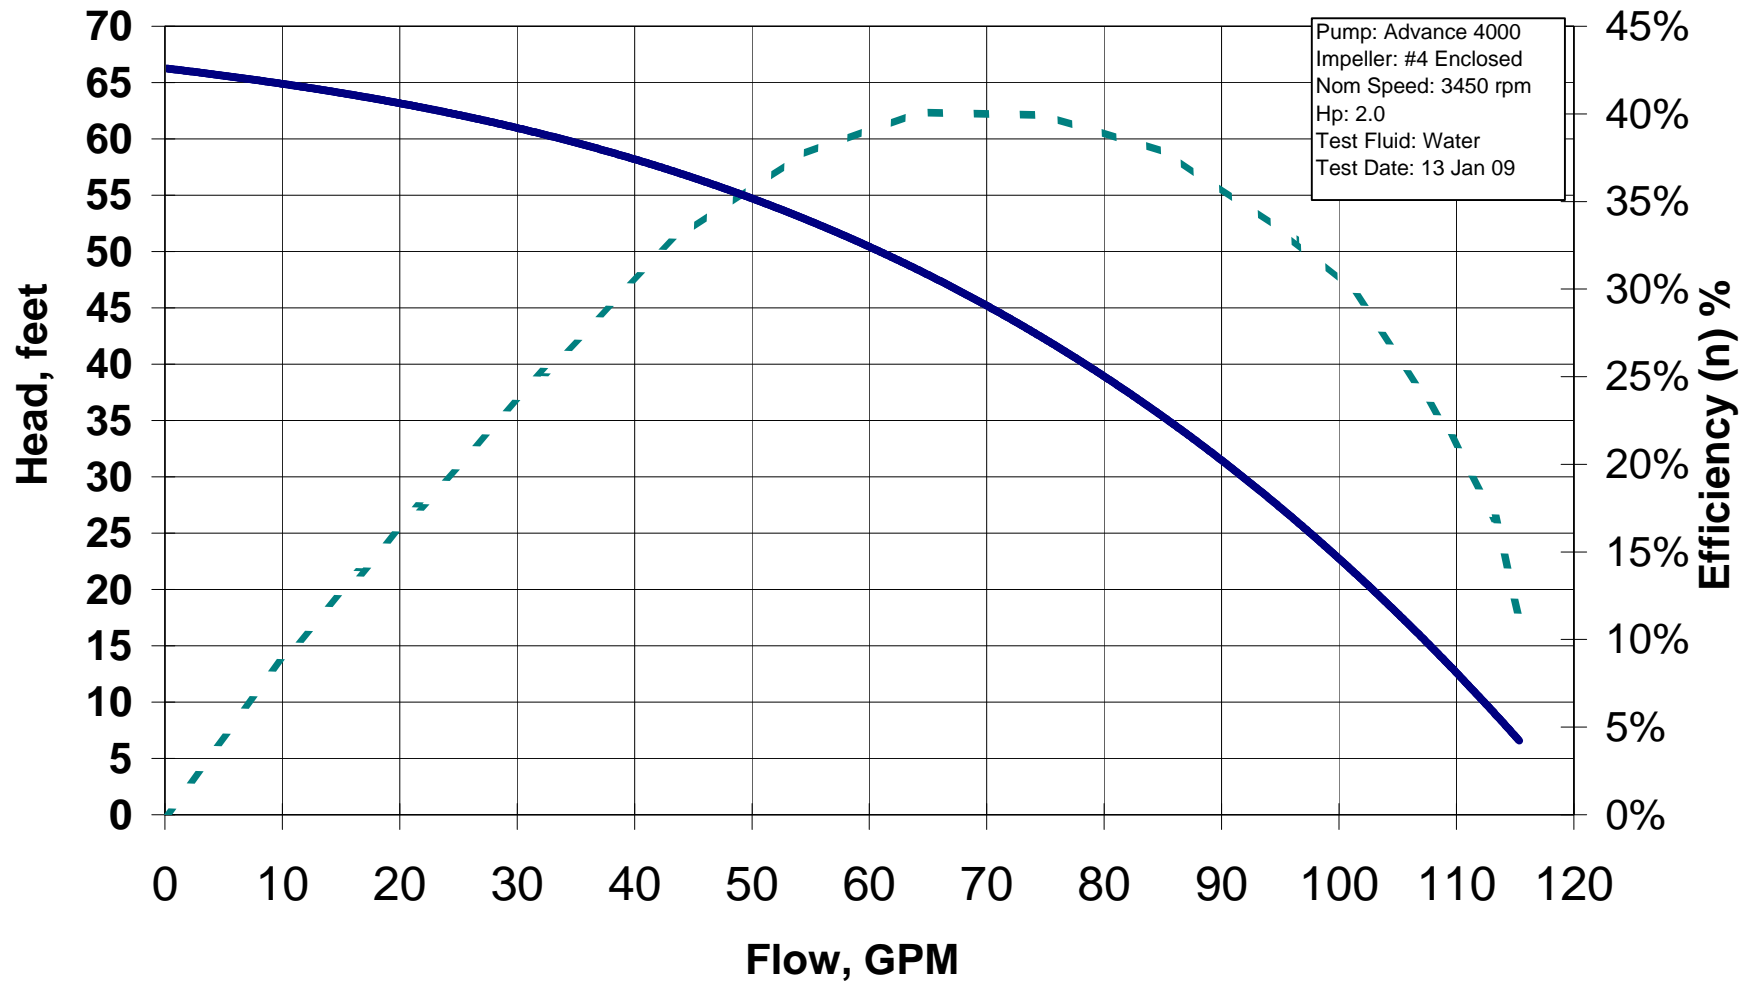

Advance 4000 2 pole 60 Hz, # 3 Impeller

Advance 4000 2 pole 60 Hz, # 4 Impeller

Advance 4000 2 pole 60 Hz, # 5 Impeller

Advance 4000 2 pole 60 Hz, # 6 Impeller

Advance 4000 2 pole 60 Hz, # 7 Impeller

Pump: Advance 4000
Impeller: #7 Enclosed
Nominal Speed: 3450 rpm
Hp: 3.0
Test Fluid: Water
Test Date: 9Nov09

Advance 4000 2 pole 60 Hz, # 8 Impeller

Advance 4000 2 pole 60 Hz, # 8s (semi-open) Impeller