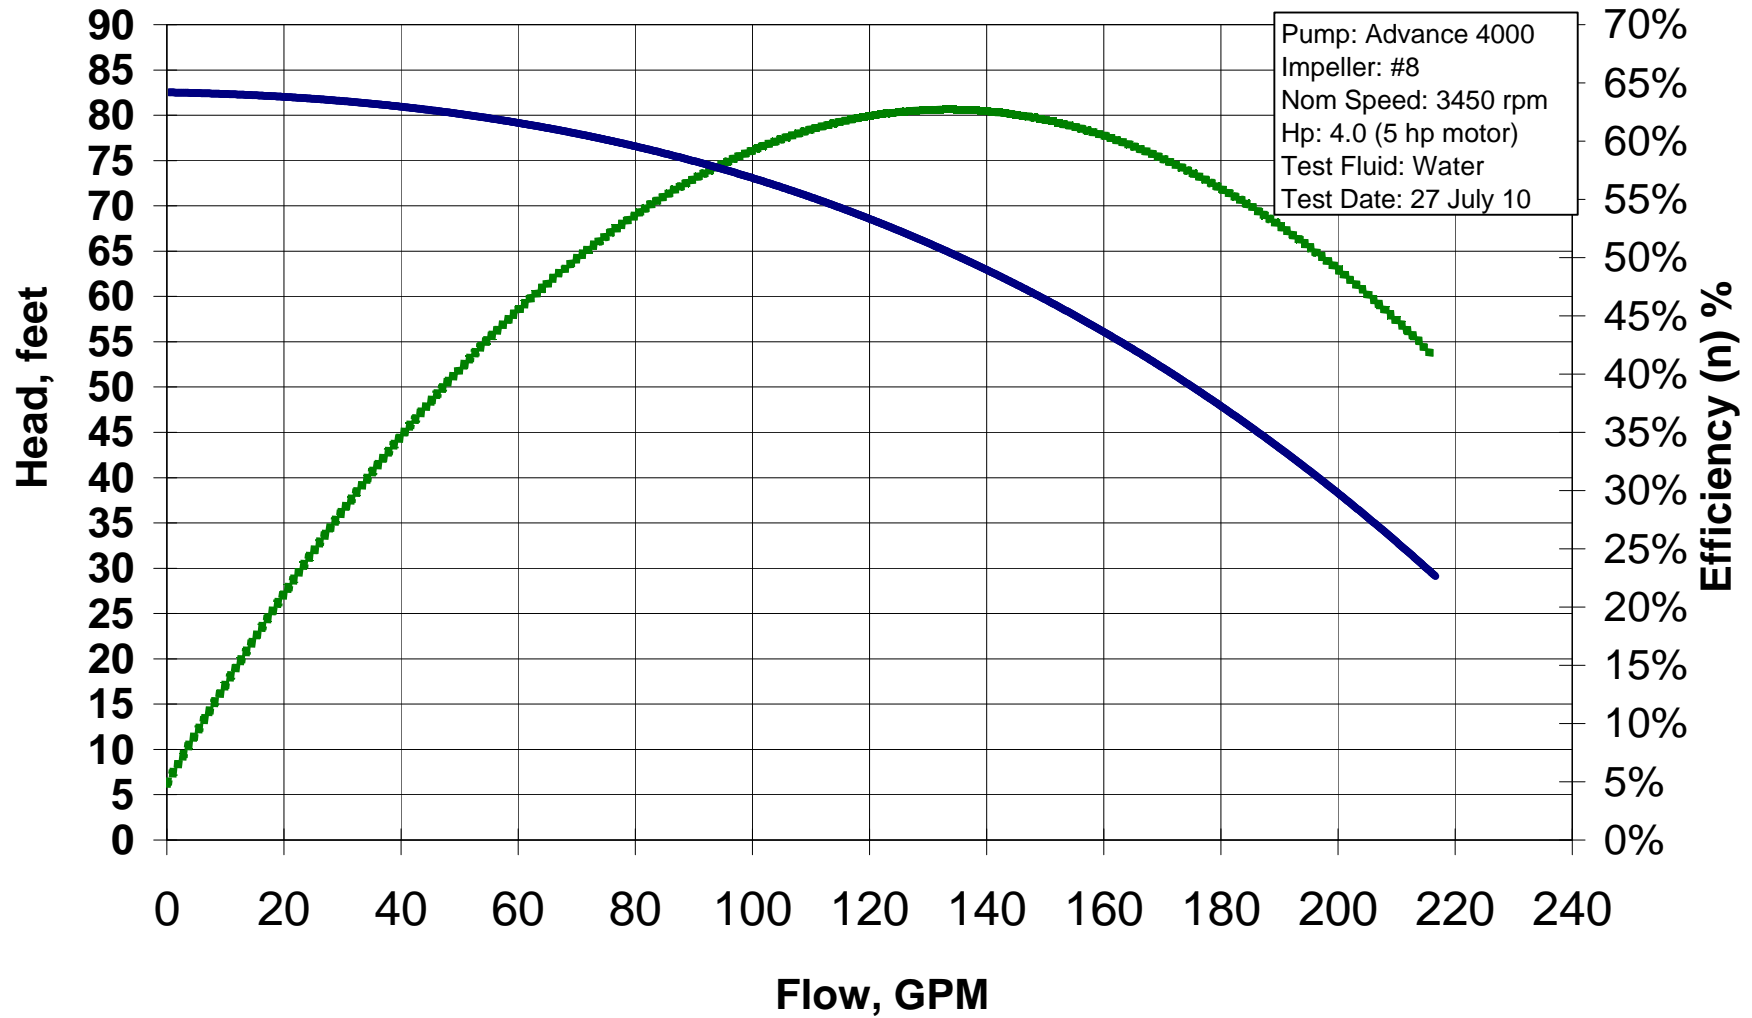

Advance 4000 2 pole 60 Hz, # 3 Impeller

Advance 4000 2 pole 60 Hz, # 4 Impeller

Advance 4000 2 pole 60 Hz, # 5 Impeller

Advance 4000 2 pole 60 Hz, # 6 Impeller

Advance 4000 2 pole 60 Hz, # 7 Impeller

Pump: Advance 4000
Impeller: #7 Enclosed
Nominal Speed: 3450 rpm
Hp: 3.0
Test Fluid: Water
Test Date: 9Nov09

Advance 4000 2 pole 60 Hz, # 8 Impeller

Advance 4000 2 pole 60 Hz, # 8s (semi-open) Impeller