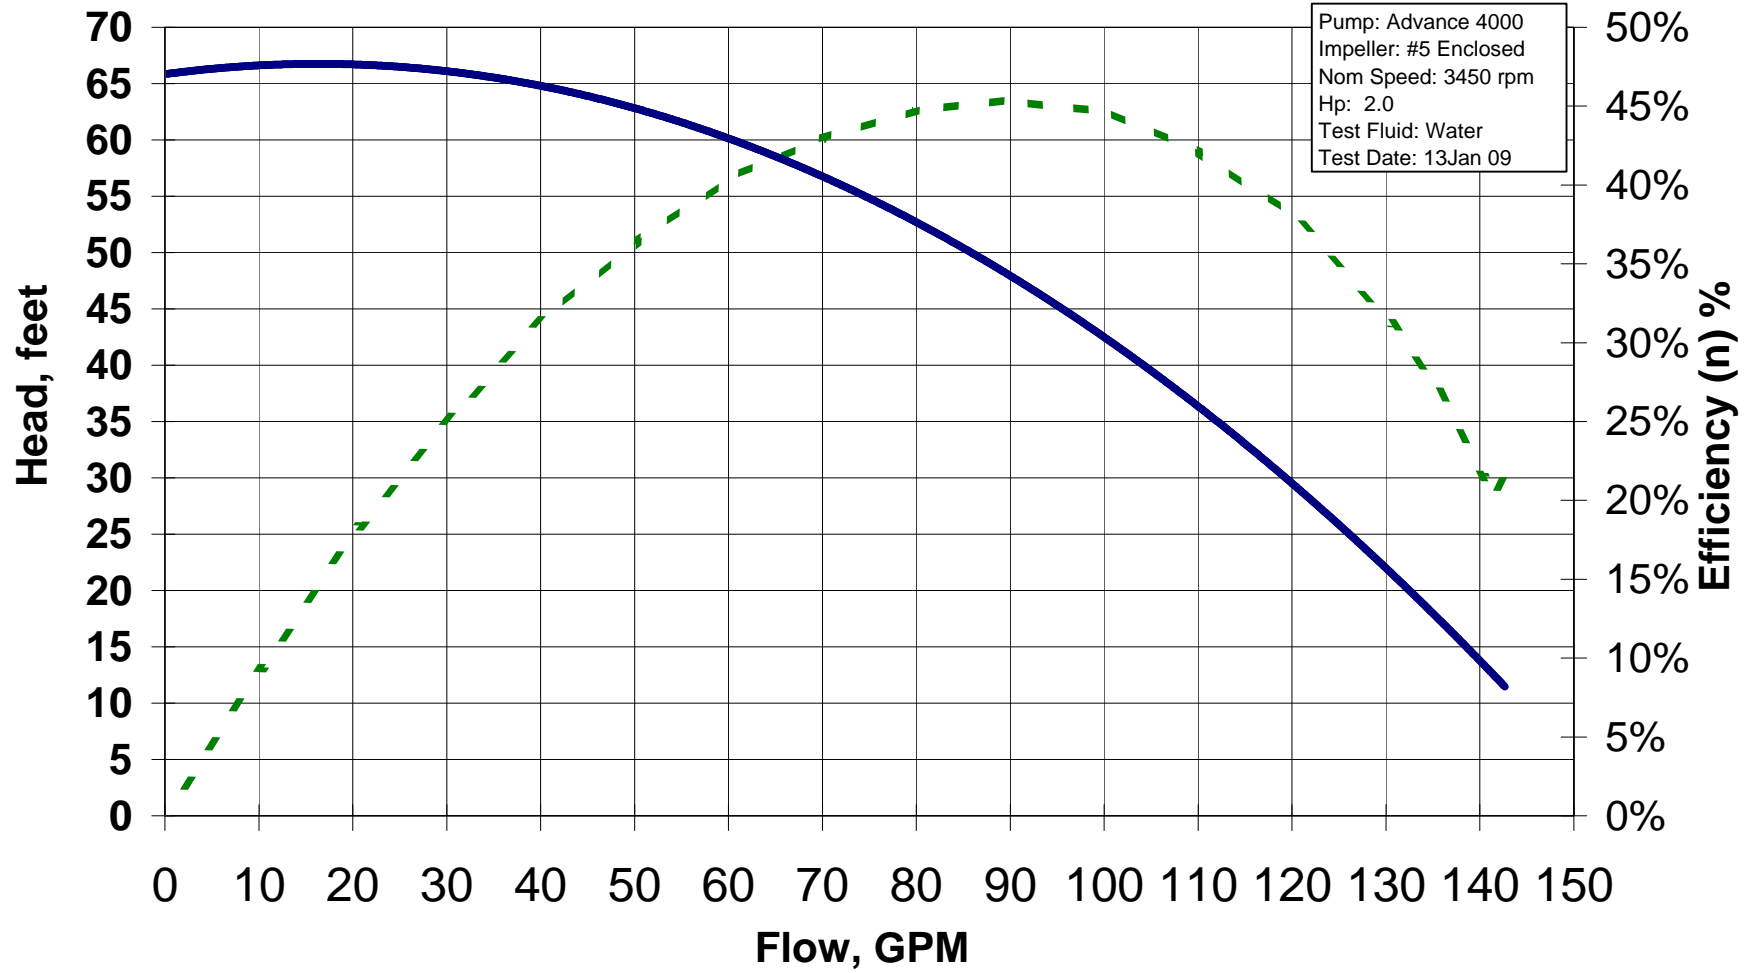

Advance 4000 2 pole 60 Hz, # 3 Impeller

Advance 4000 2 pole 60 Hz, # 4 Impeller

Advance 4000 2 pole 60 Hz, # 5 Impeller

Advance 4000 2 pole 60 Hz, # 6 Impeller

Advance 4000 2 pole 60 Hz, # 7 Impeller

Pump: Advance 4000
Impeller: #7 Enclosed
Nominal Speed: 3450 rpm
Hp: 3.0
Test Fluid: Water
Test Date: 9Nov09

Advance 4000 2 pole 60 Hz, # 8 Impeller

Advance 4000 2 pole 60 Hz, # 8s (semi-open) Impeller