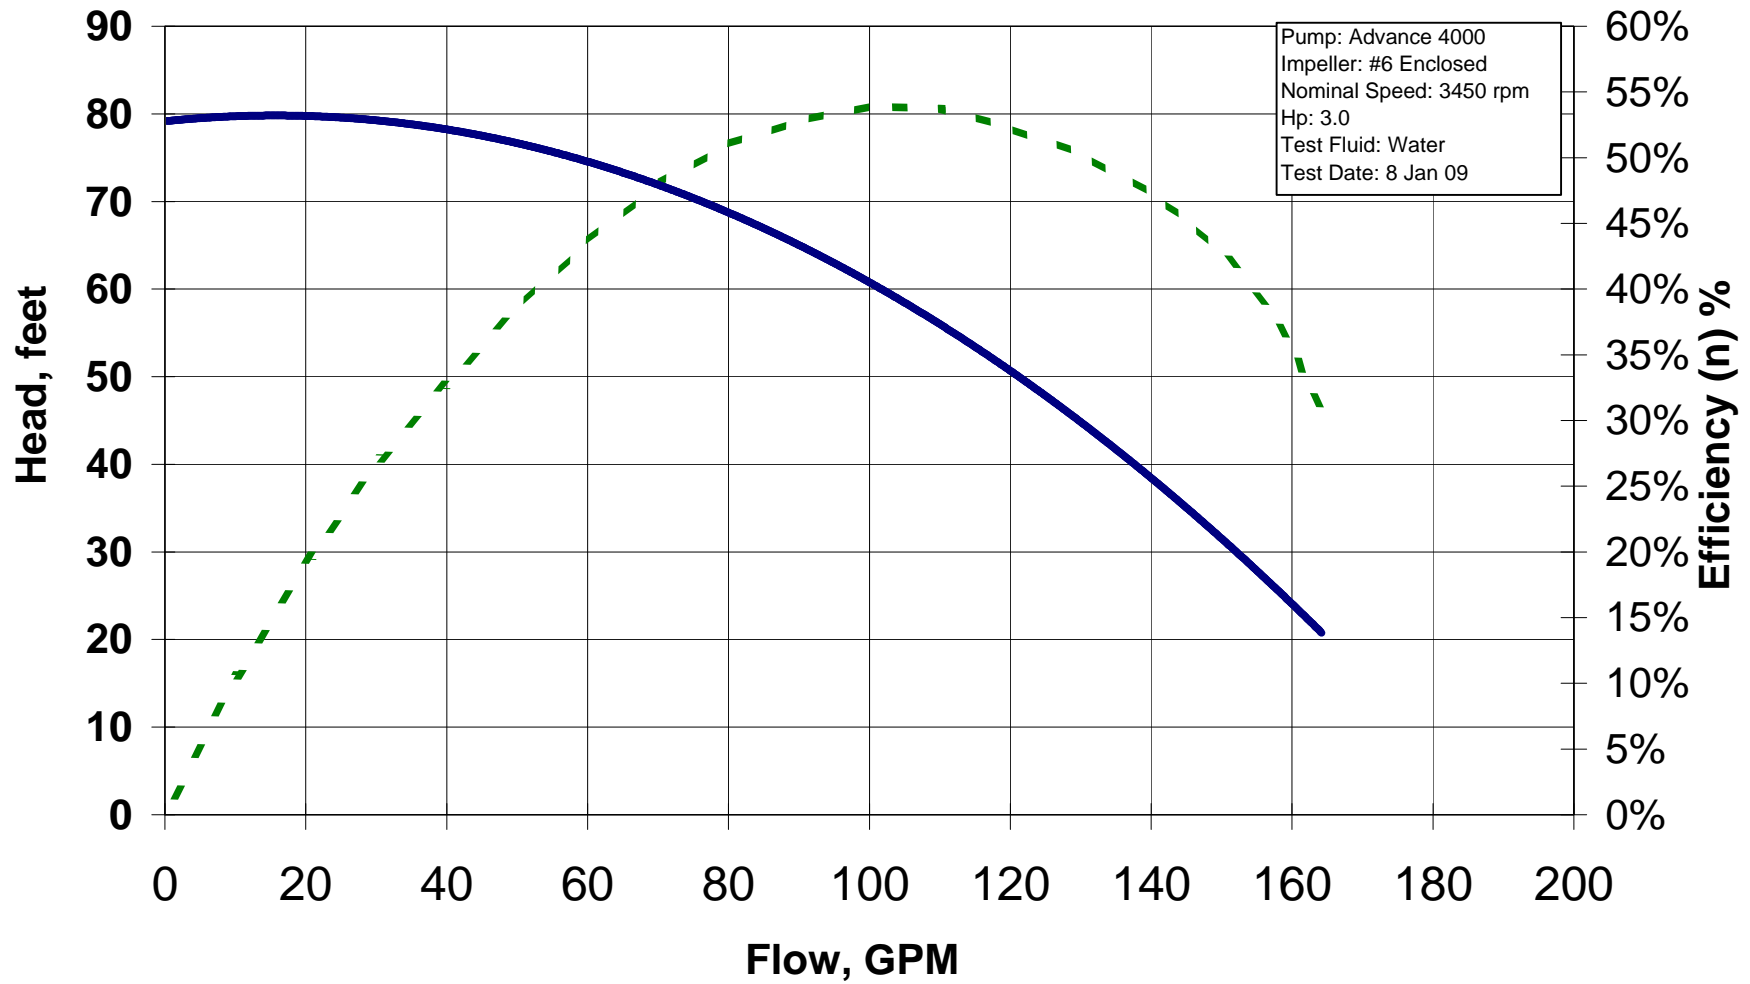

Advance 4000 2 pole 60 Hz, # 3 Impeller

Advance 4000 2 pole 60 Hz, # 4 Impeller

Advance 4000 2 pole 60 Hz, # 5 Impeller

Advance 4000 2 pole 60 Hz, # 6 Impeller

Advance 4000 2 pole 60 Hz, # 7 Impeller

Pump: Advance 4000
Impeller: #7 Enclosed
Nominal Speed: 3450 rpm
Hp: 3.0
Test Fluid: Water
Test Date: 9Nov09

Advance 4000 2 pole 60 Hz, # 8 Impeller

Advance 4000 2 pole 60 Hz, # 8s (semi-open) Impeller