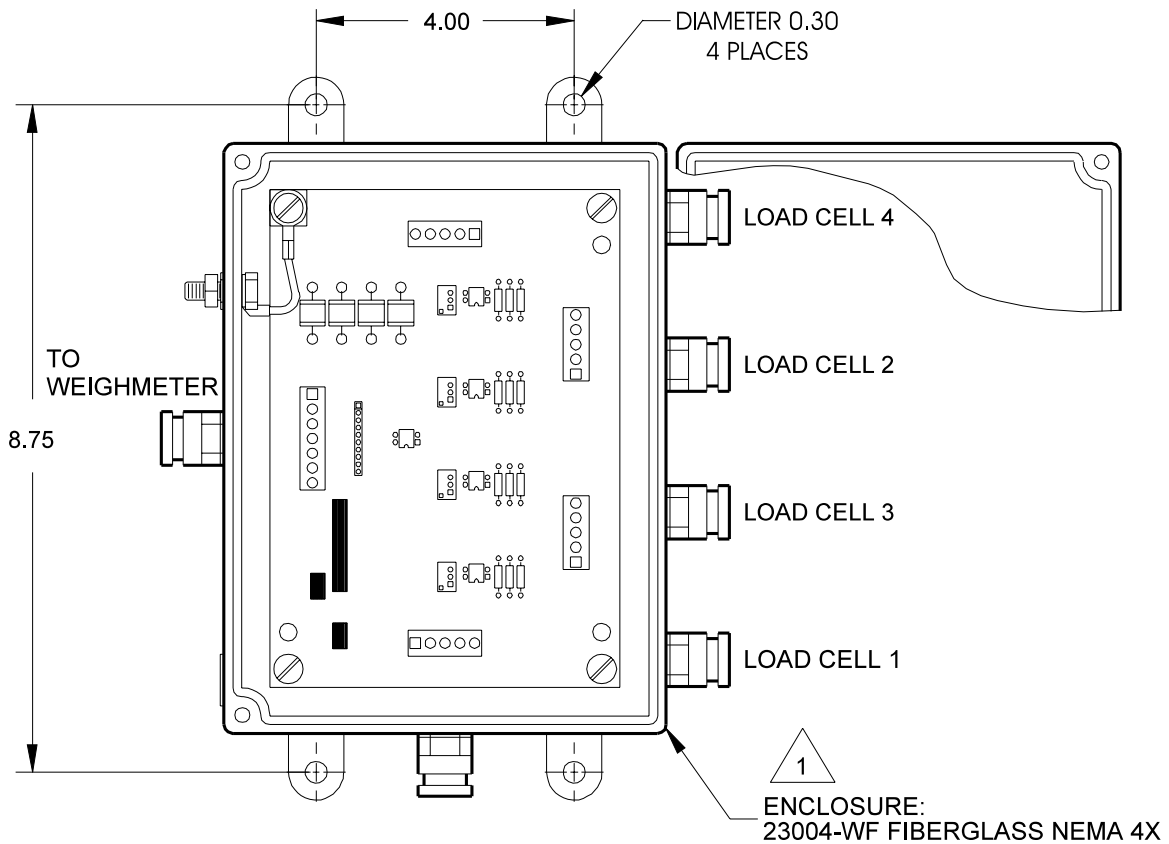

MODEL 2304

JUNCTION BOXES

FEATURES

- Liquid tight strain relief cable fittings
- Accepts cables from .125 to .375 inches in diameter
- Up to 4 load cell inputs with individual load cell trim pots
- 20 feet of 6-conductor output cable provided
- Remote sensing capability for cable lengths greater than 25 feet
- NEMA 4/4X reinforced fiberglass enclosure
- Switchable load cell inputs

OPTIONS

- 8 load cell input channels
- Stainless steel NEMA 4/4X enclosure
- Lightning/welding surge suppression

Model 2304 Performance Specifications

Weight 15 lbs. (4 Channel)

Adjustment Span

Approximately 3.4% of Output 350 ohm cells
Approximately 6.0% of Output 700 ohm cells

Strain Relief

Acceptable Cable Diameters 0.125 - 0.375 inches

Weighmeter Cable 20 feet 6-conductor
output cable provided.

Dimensions are in inches. Specifications are subject to change. Certified drawings are available.