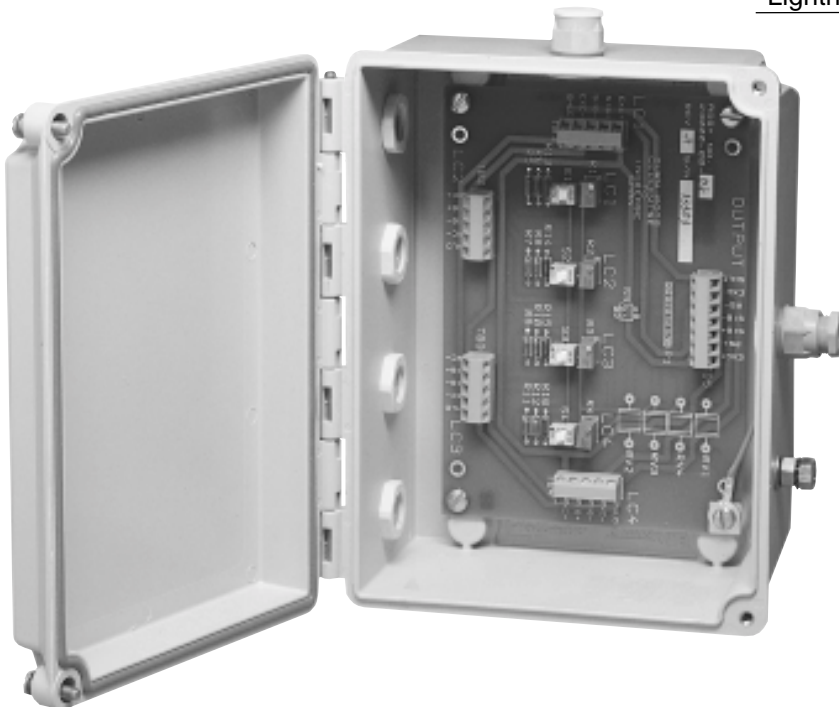

MODEL 2304

JUNCTION BOXES

FEATURES

- Liquid tight strain relief cable fittings
- Accepts cables from .125 to .375 inches in diameter
- Up to 4 load cell inputs with individual load cell trim pots
- 20 feet of 6-conductor output cable provided
- Remote sensing capability for cable lengths greater than 25 feet
- NEMA 4/4X reinforced fiberglass enclosure
- Switchable load cell inputs

OPTIONS

- 8 load cell input channels
- Stainless steel NEMA 4/4X enclosure
- Lightning/welding surge suppression

Model 2304 Performance Specifications

Weight 15 lbs. (4 Channel)

Adjustment Span

Approximately 3.4% of Output 350 ohm cells
Approximately 6.0% of Output 700 ohm cells

Strain Relief

Acceptable Cable Diameters 0.125 - 0.375 inches

Weighmeter Cable 20 feet 6-conductor
output cable provided.

Dimensions are in inches. Specifications are subject to change. Certified drawings are available.