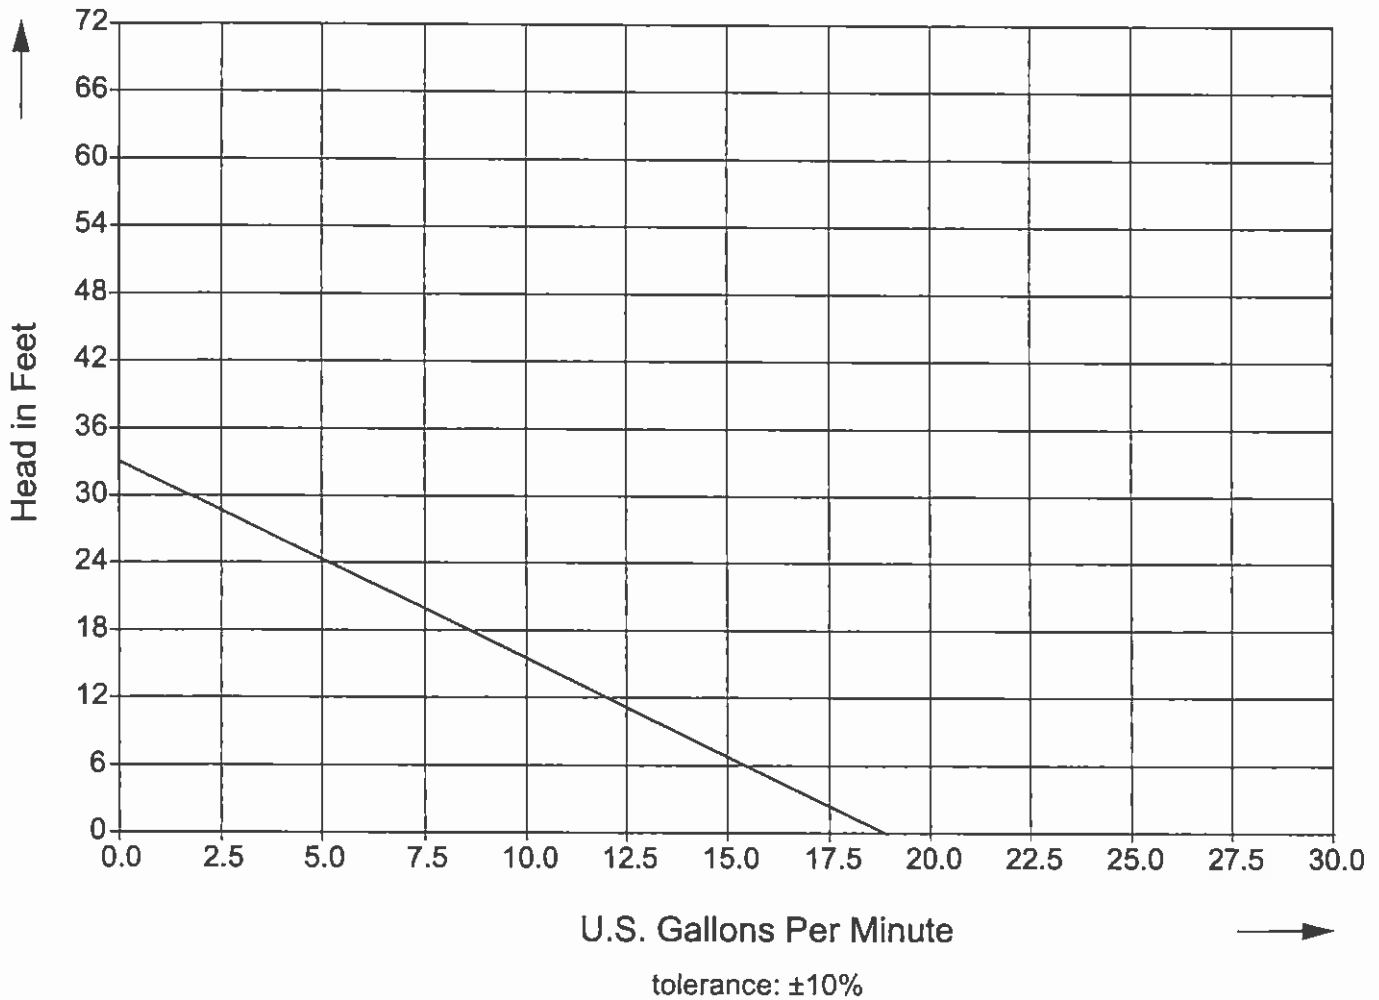

Performance Curve

Pump: MMS-PP 41-L SS/HC
MSL-PP 41-L SS/HC
Motor: 4GT

www.Lutzpumps.com

email: Lutzpumps@mindspring.com

Lutz Pumps Inc., 1160 Beaver Ruin Road, Norcross, Georgia 30093 1-800-843-3901/770-925-1222 Fax: 770-923-0334